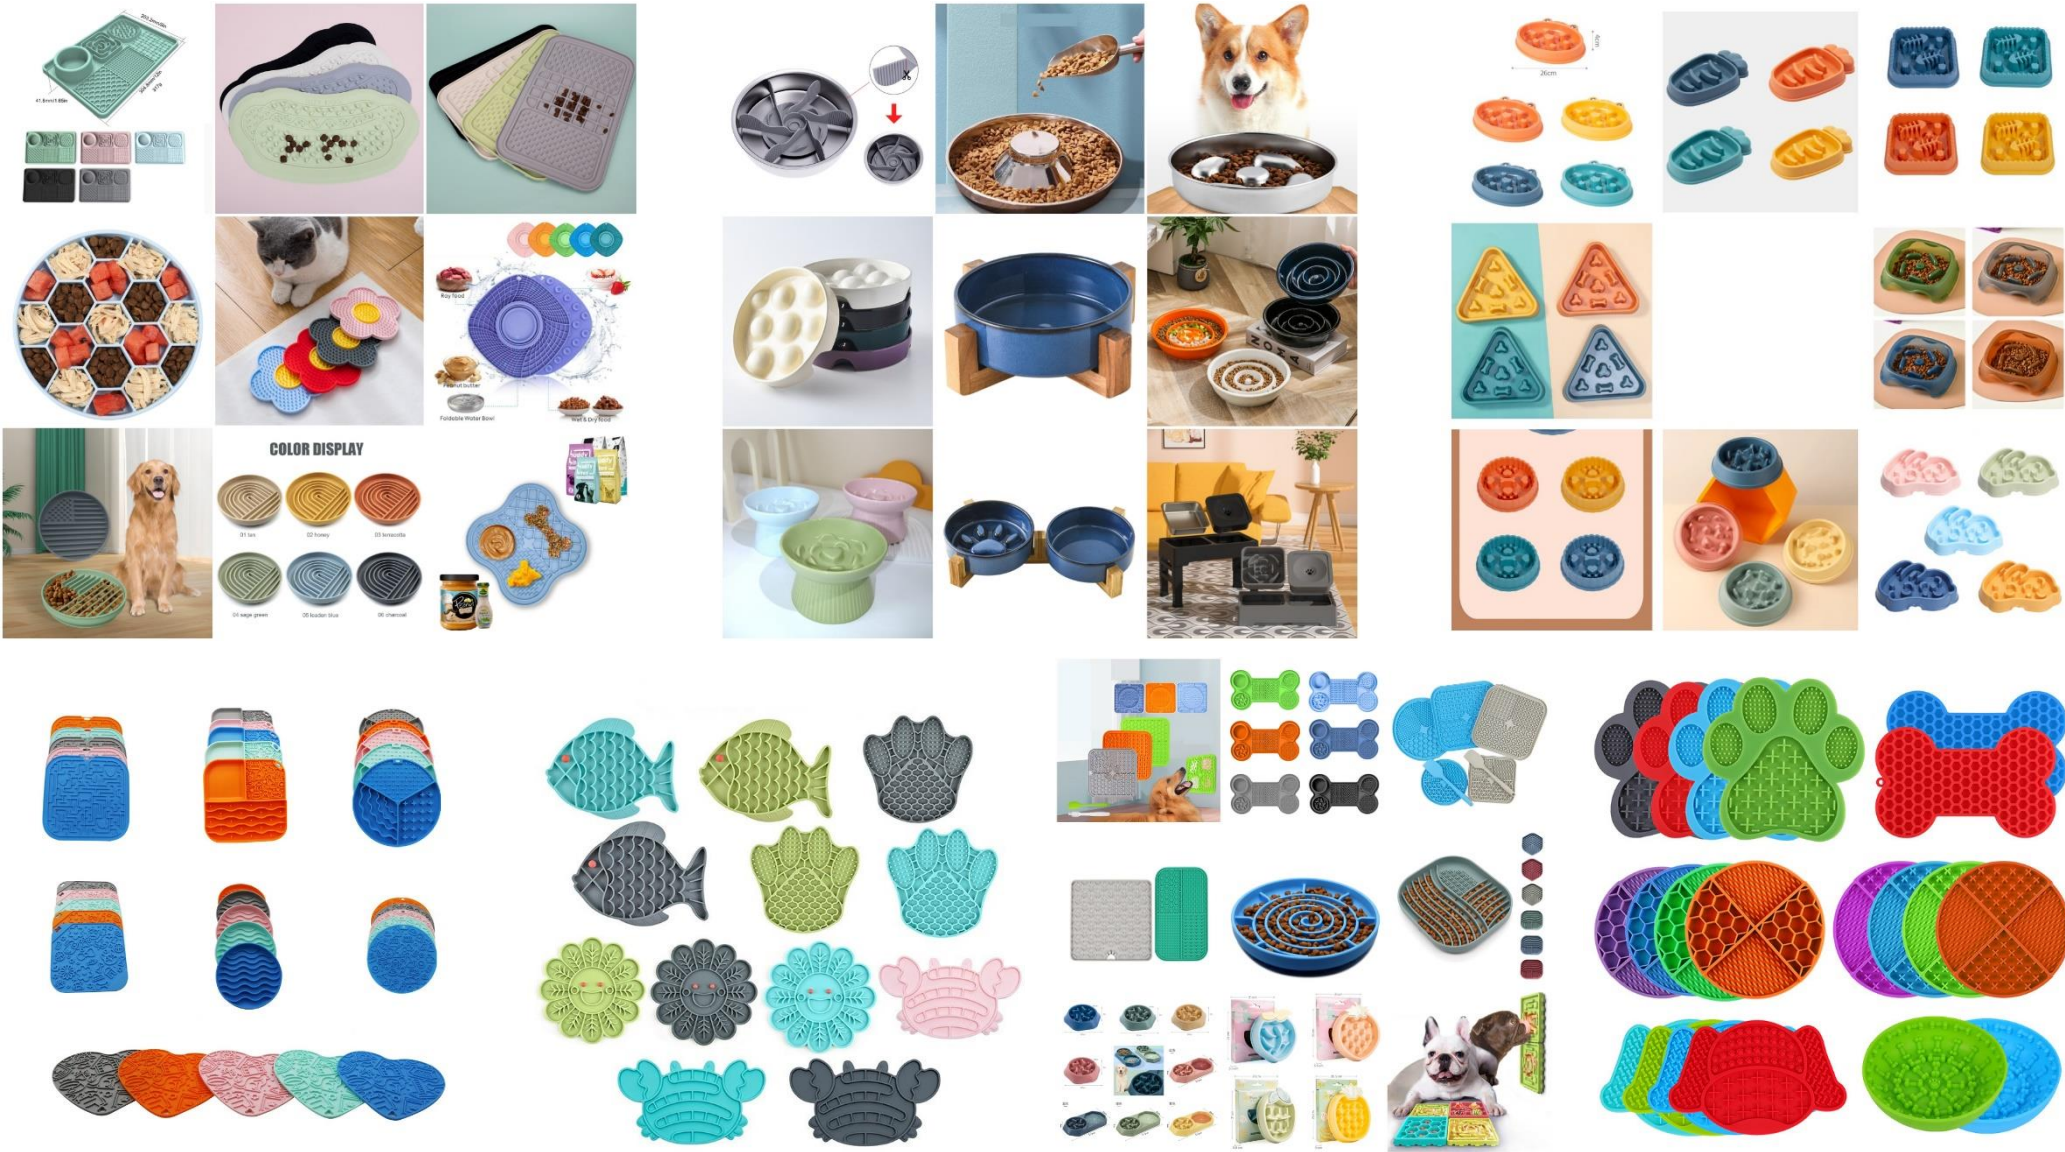

The Trusted Supplier of Premium Pet Supplies with E-commerce Experience

Slower Feeder & Lick Mat