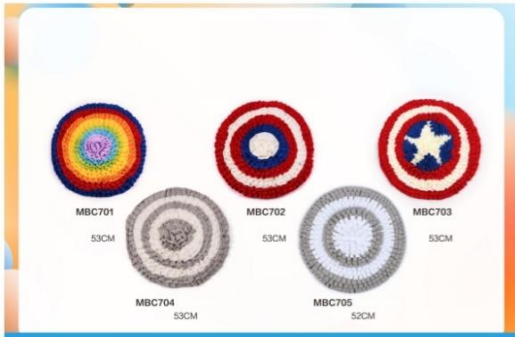

Snuffle Mat