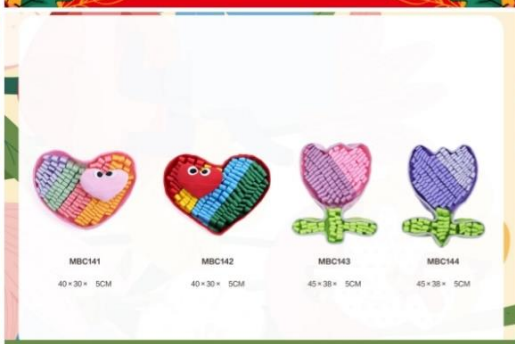

GPS Tracker

Health Monitoring

Adjustable

Lightweight

Waterproof

Custom LOGO

Snuffle Mat

Snuffle Mat