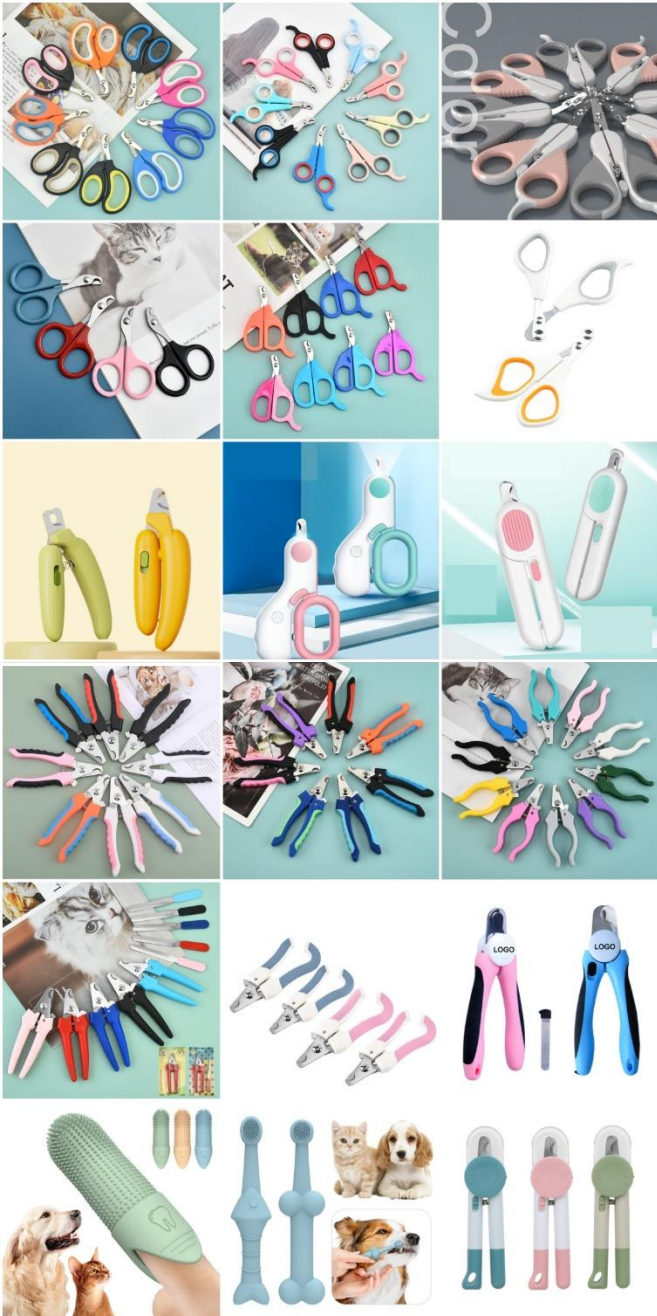

Teaser Feather

Balls

Catnip

Hair Removal Products

Roller

Brush

Glove

Comb

Nail Clippers

Nail Clippers & Trimmers

Electric Nail Grinder

Grooming Vacuum

Grooming Kit

Litter & Housebreaking

Poop Bags

Holder & Dispenser