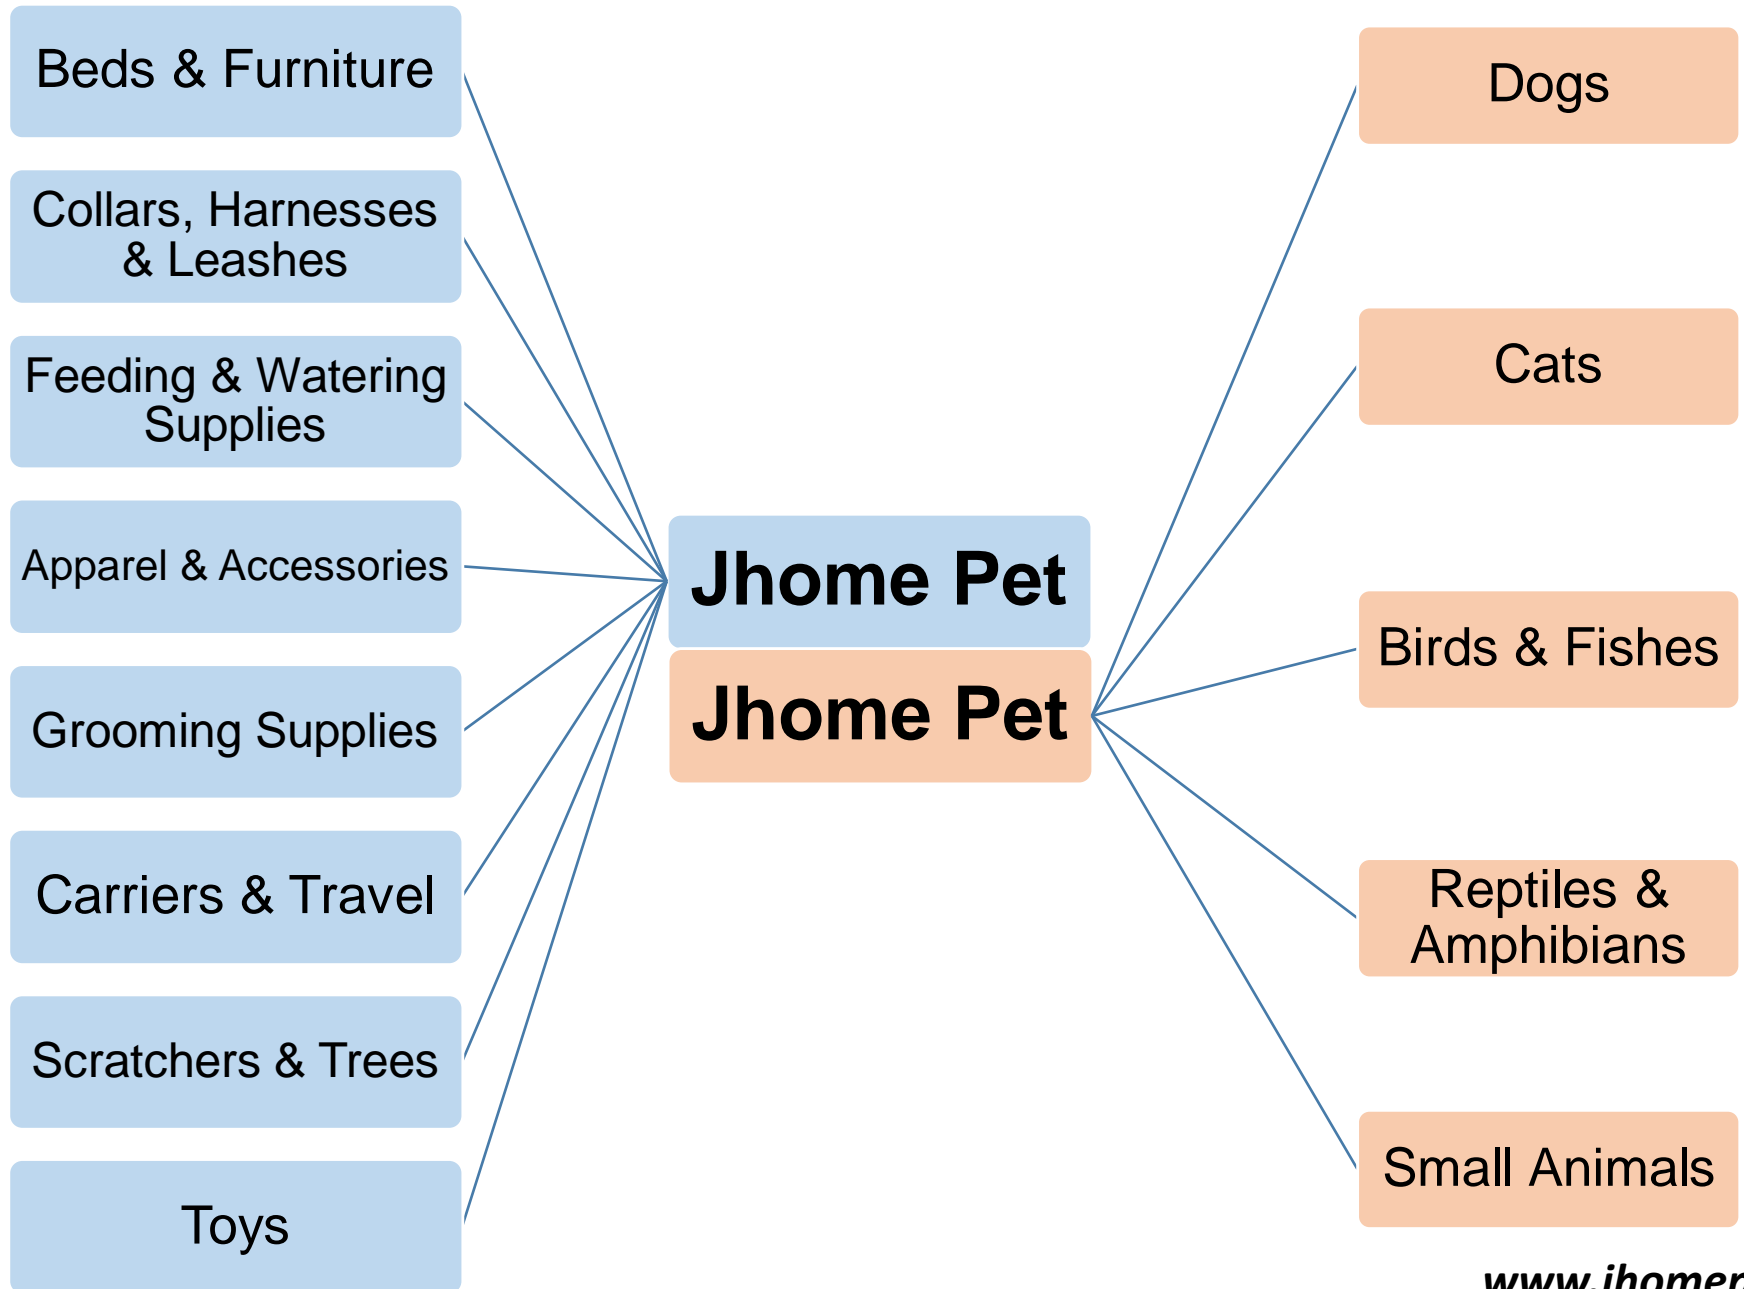

The Trusted Supplier of Premium Pet Supplies with E-commerce Experience

The Trusted Supplier of Premium Pet Supplies with E-commerce Experience

Dog Beds

Faux Fur Fabric

Orthopedic Foam

Removable Cover

Waterproof