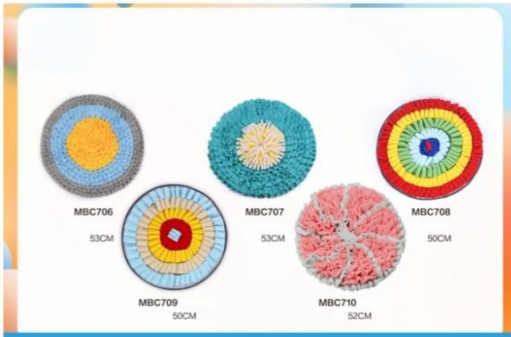

Snuffle Mat