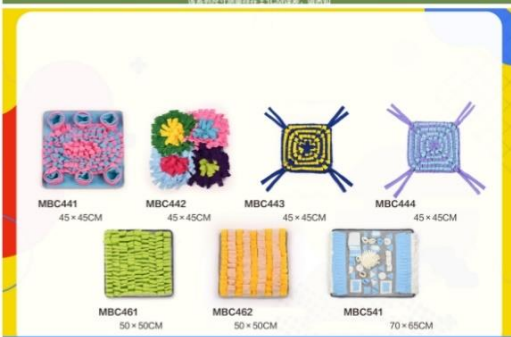

Snuffle Mat