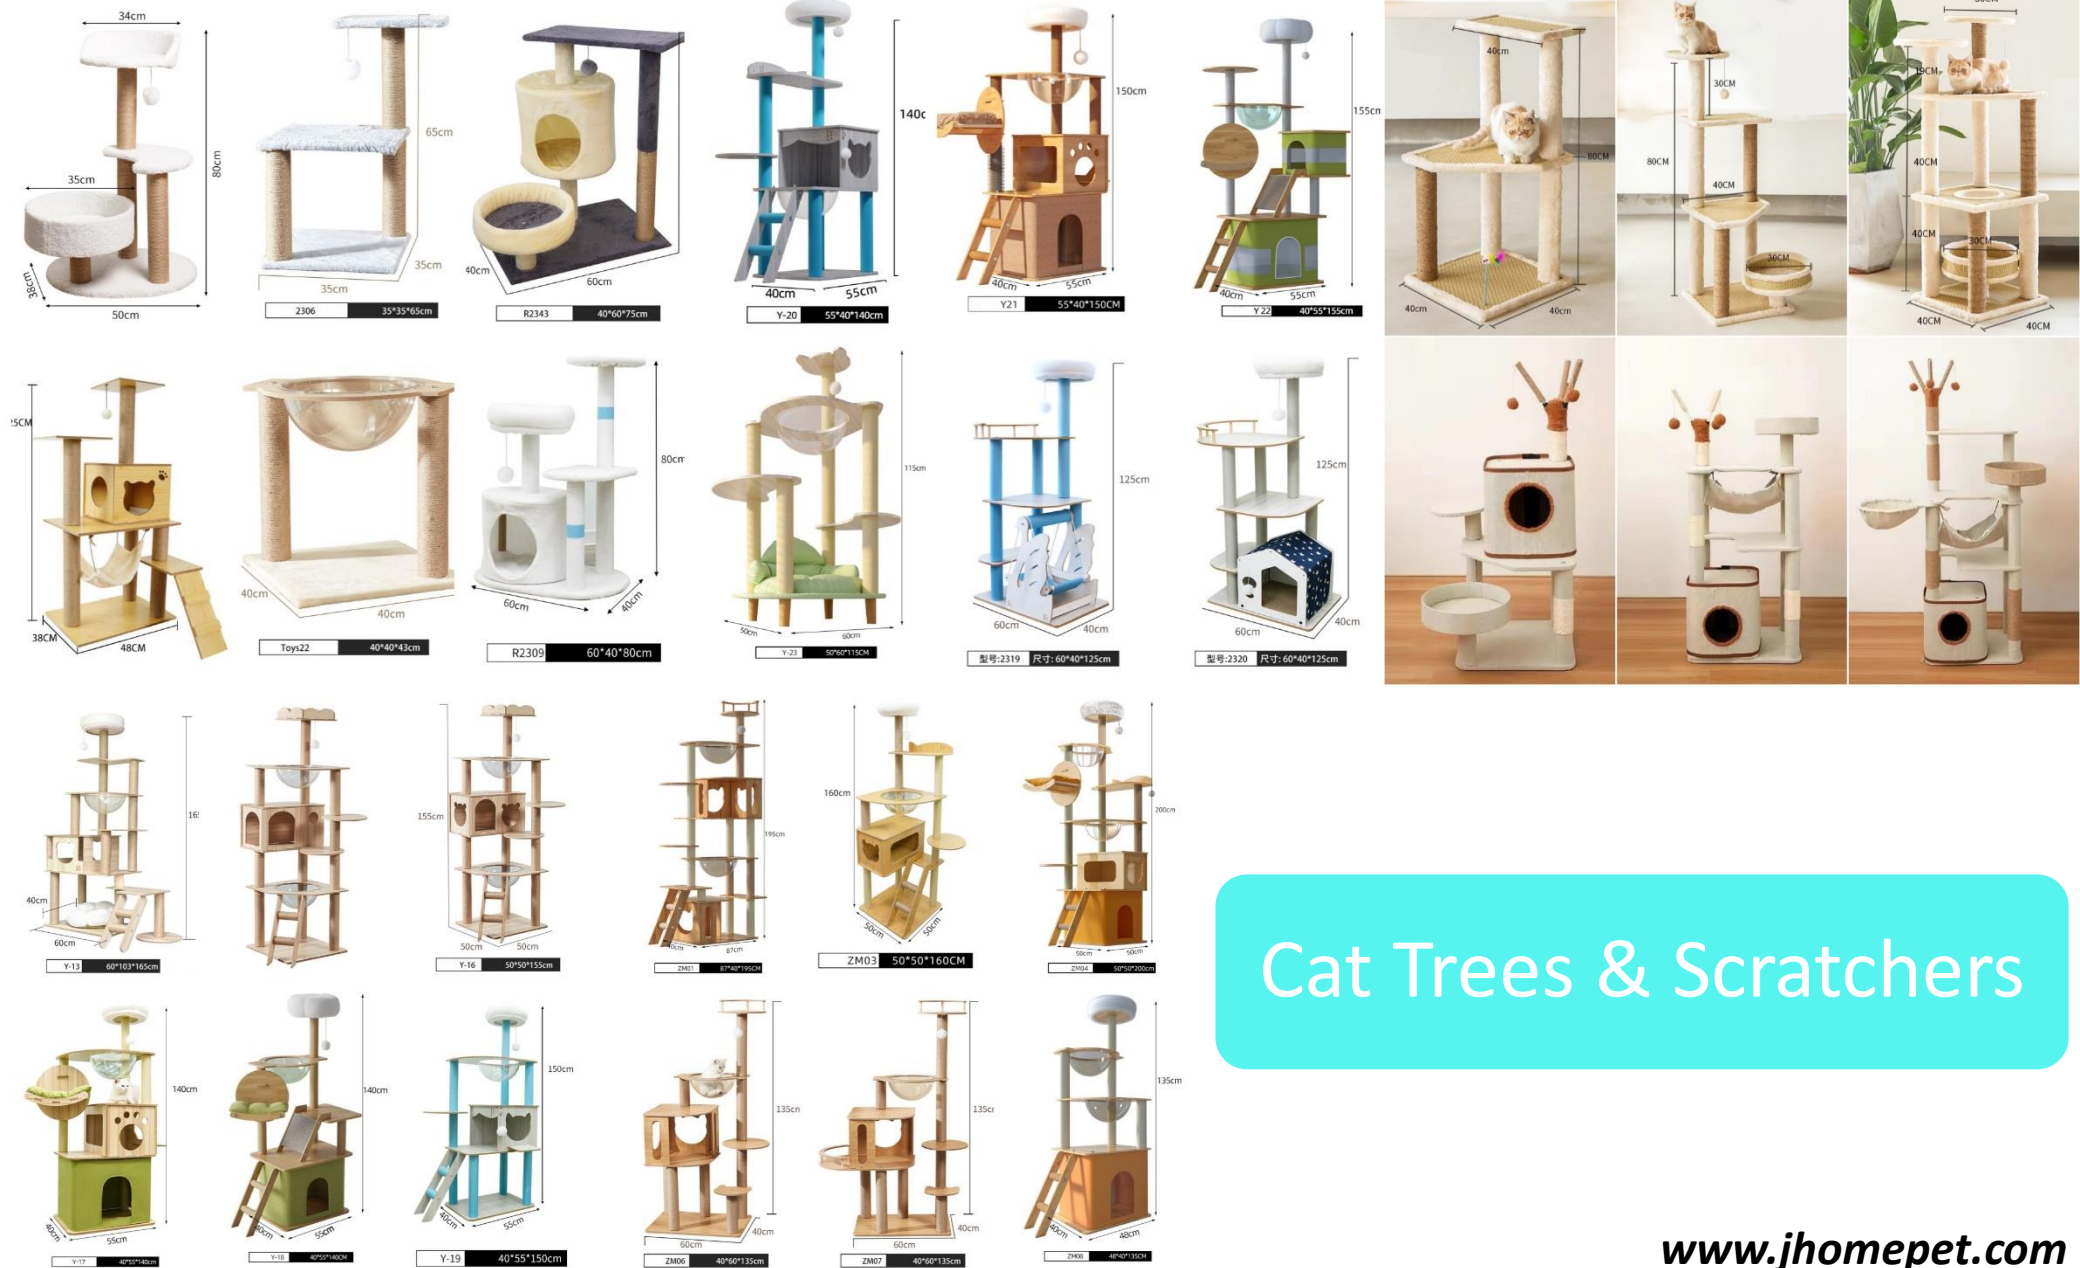

Pooper Scooper

Custom Package

The Trusted Supplier of Premium Pet Supplies with E-commerce Experience

Carriers
& Travel

- Seat Cover
- Center Console Seat
- Booster Seat
- Travel Crate
- Backpack
- Car Stairs
- Seat Belt

Cat Trees & Scratchers

Cat Trees & Scratchers

Cat Trees & Scratchers

The Trusted Supplier of Premium Pet Supplies with E-commerce Experience

Cat Trees & Scratchers

The Trusted Supplier of Premium Pet Supplies with E-commerce Experience

Cat Trees & Scratchers

Reptiles & Amphibians

Lighting

Terrariums

Carriers

Décor

Reptiles & Amphibians

Hideouts