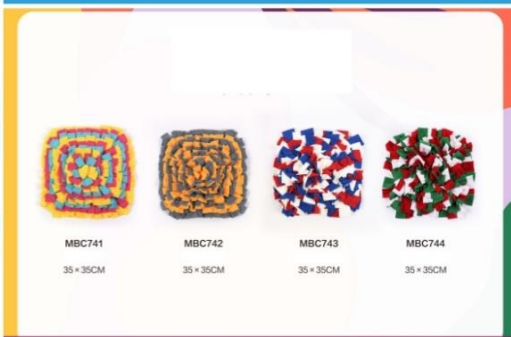

Snuffle Mat