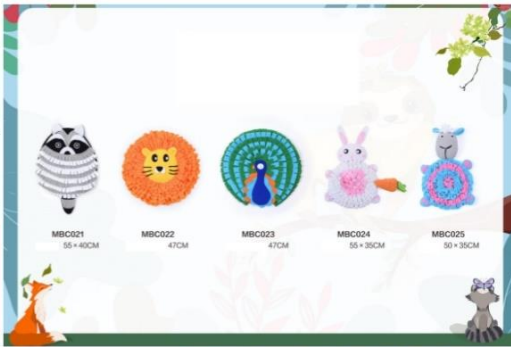

GPS Tracker

Health Monitoring

Adjustable

Lightweight

Waterproof

Custom LOGO

Snuffle Mat

Snuffle Mat