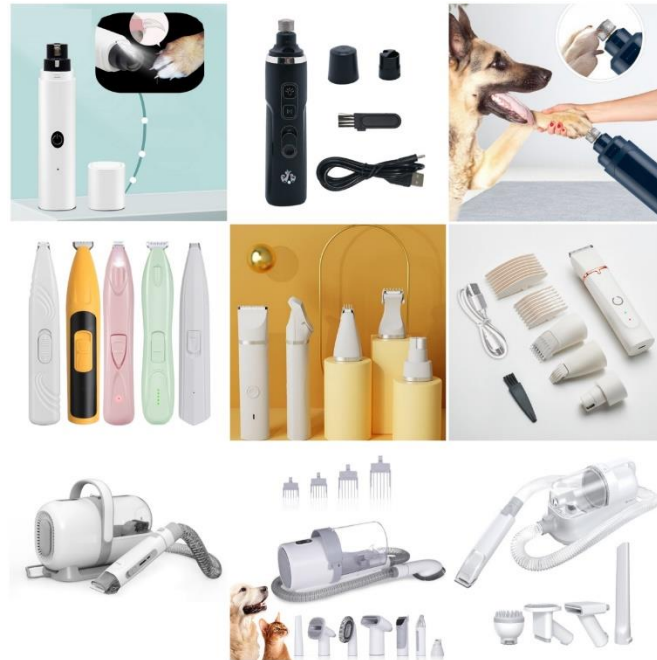

Teaser Feather

Balls

Catnip

Hair Removal Products

Roller

Brush

Glove

Comb

Nail Clippers

Nail Clippers & Trimmers

Electric Nail Grinder

Grooming Vacuum

Grooming Kit

Litter & Housebreaking

Poop Bags

Holder & Dispenser